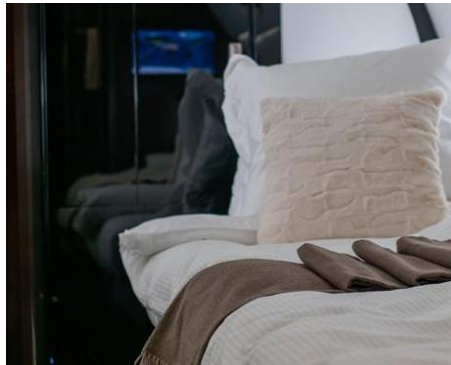

Fly Charter

Details

- Model: Gulfstream G550
- Seating: 14 passengers
- Crew: 2 pilots, 1 flight attendant
- Range: 6,750 nm | 12,501 km
- Speed: 460 kts | 852 km/h
- Endurance: 12:30 h
- Height: 1.88 m
- Width: 2.24 m
- Luggage: 18 pieces of up to 25kg each