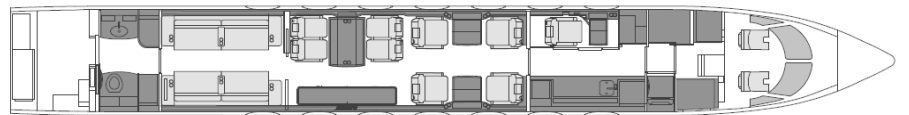

Fly Charter

Details

- Model: Gulfstream G550
- Seating: 14 passengers
- Crew: 2 pilots, 1 flight attendant
- Range: 6,750 nm | 12,501 km
- Speed: 460 kts | 852 km/h
- Endurance: 12:30 h
- Height: 1.88 m
- Width: 2.24 m
- Luggage: 18 pieces of up to 25kg each

Day Floorplan

Night Floorplan

Amenities