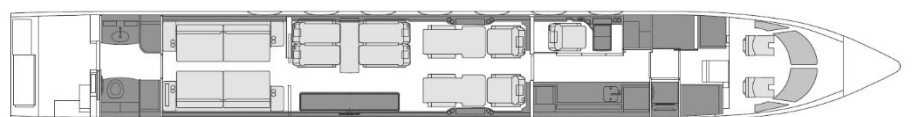

Fly Charter

Details

- Model: Gulfstream G550
- Seating: 14 passengers
- Crew: 2 pilots, 1 flight attendant
- Range: 6,750 nm | 12,501 km
- Speed: 460 kts | 852 km/h
- Endurance: 12:30 h
- Height: 1.88 m
- Width: 2.24 m
- Luggage: 18 pieces of up to 25kg each

Day Floorplan

Night Floorplan

Amenities