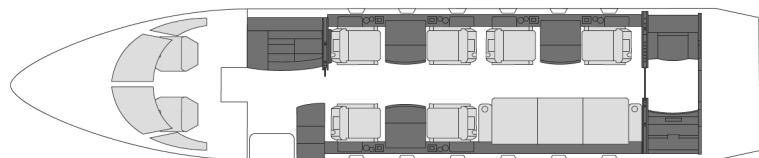

Amenities

Day Floorplan