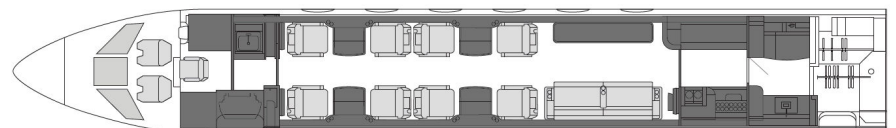

Fly Charter

Details

Model: Gulfstream G450
Seating: 8 passengers
Crew: 2 pilots, 1 cabin attendant
Range: 4,380 nm | 7,778 km
Speed: 480 kts | 1019 km/h
Endurance: 8.5 h
Height: 6'2"
Width: 7'2"
Luggage: 169 cu.ft

Amenities

Day Floorplan

Night Floorplan