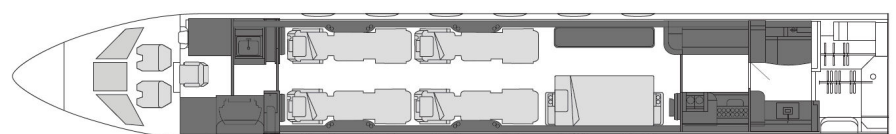

Fly Charter

Details

Model: Gulfstream G450
Seating: 8 passengers
Crew: 2 pilots, 1 cabin attendant
Range: 4,380 nm | 7,778 km
Speed: 480 kts | 1019 km/h
Endurance: 8.5 h
Height: 6'2"
Width: 7'2"
Luggage: 169 cu.ft

Amenities

Day Floorplan

Night Floorplan