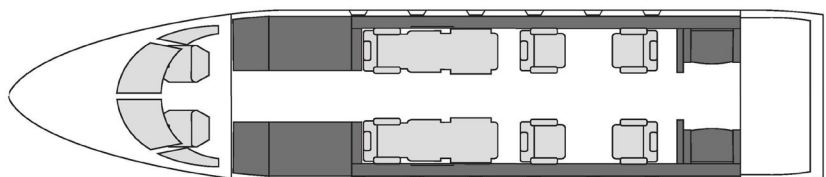

Fly Charter

Details

Model: Challenger 350
Seating: 8 passengers
Crew: 2 pilots
Range: 3,200 nm | 5,926 km
Speed: 533 kts | 987 km/h
Endurance: 7 h
Height: 6'0"
Width: 7'2"
Luggage: 105 cu.ft

Amenities

Day Floorplan