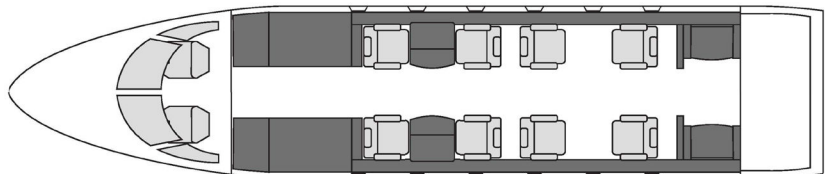

Fly Charter

Details

Model: Challenger 350
Seating: 8 passengers
Crew: 2 pilots
Range: 3,200 nm | 5,926 km
Speed: 533 kts | 987 km/h
Endurance: 7 h
Height: 6'0"
Width: 7'2"
Luggage: 105 cu.ft

Amenities

Day Floorplan