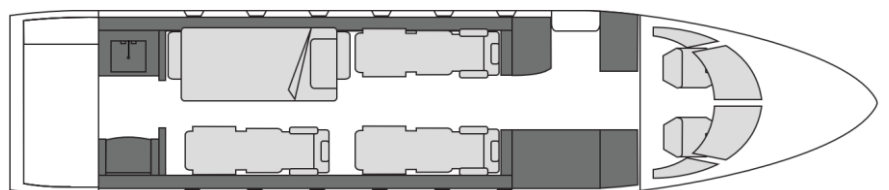

Fly Charter

Details

Model: Challenger 350
Seating: 9 passengers
Crew: 2 pilots
Range: 3,200 nm | 5,926 km
Speed: 540 kts | 1000 km/h
Endurance: 5:92 h
Height: 6'
Width: 7'2"
Luggage: 106 cu. ft

Amenities

Day Floorplan

Night Floorplan