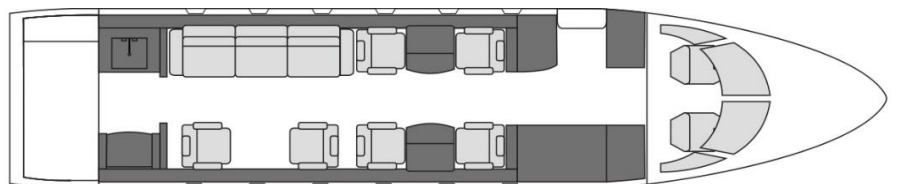

Fly Charter

Details

Model: Challenger 350
Seating: 9 passengers
Crew: 2 pilots
Range: 3,200 nm | 5,926 km
Speed: 540 kts | 1000 km/h
Endurance: 5:92 h
Height: 6'
Width: 7'2"
Luggage: 106 cu. ft

Amenities

Day Floorplan

Night Floorplan