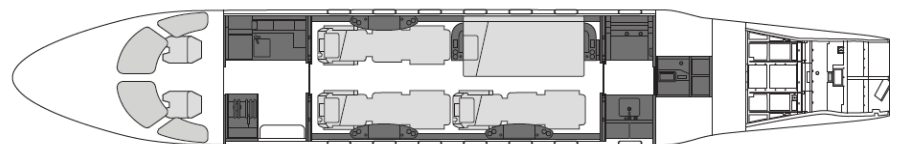

Night Floorplan