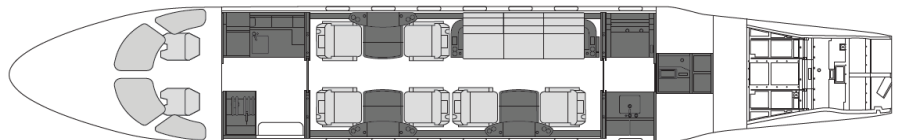

## Details

**Model:** Praetor 600  
**Seating:** 9 passengers  
**Crew:** 2 pilots, 1 cabin attendant  
**Range:** 3,700 nm | 6,855 km  
**Speed:** 430 kts | 797 km/h  
**Endurance:** 8.5 h  
**Height:** 6'0"  
**Width:** 6'8"  
**Luggage:** 155 cu.ft