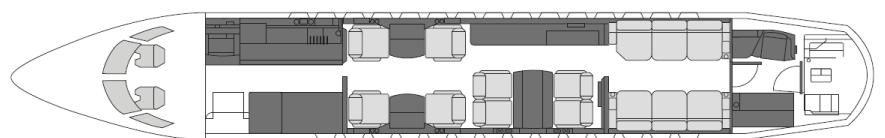

Amenities

Day Floorplan