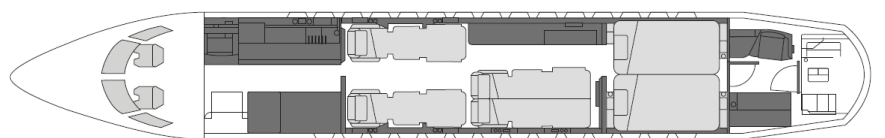

Day Floorplan

Night Floorplan