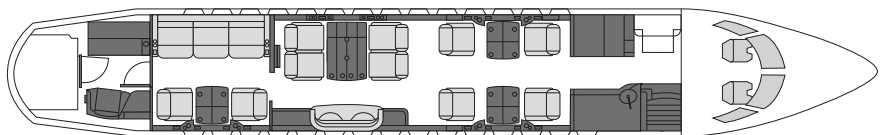

Fly Charter

Details

Model: Falcon 7X
Seating: 12 passengers
Crew: 2 pilots, 1 cabin attendant
Range: 5,760 nm | 10,667 km
Speed: 370 kts | 685 km/h
Endurance: 11.2 h
Height: 6'2"
Width: 7'8"
Luggage: 140 cu.ft

Amenities

Day Floorplan

Night Floorplan