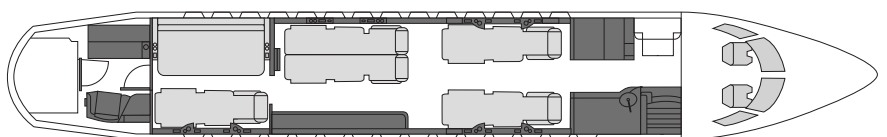

Fly Charter

Details

Model: Falcon 7X
Seating: 12 passengers
Crew: 2 pilots, 1 cabin attendant
Range: 5,760 nm | 10,667 km
Speed: 370 kts | 685 km/h
Endurance: 11.2 h
Height: 6'2"
Width: 7'8"
Luggage: 140 cu.ft

Amenities

Day Floorplan

Night Floorplan