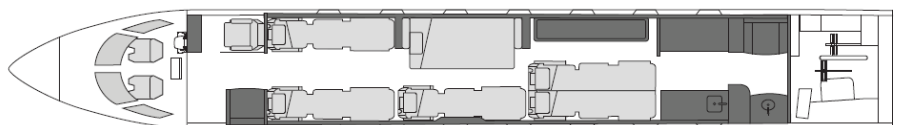

Fly Charter

Details

Model: Gulfstream GV
Seating: 14 passengers
Crew: 3 pilots & 1 cabin attendant
Range: 6,250 nm | 11,575 km
Speed: 508 kts | 940 km/h
Endurance: 10-12 h
Height: 6'2"
Width: 7'7"
Luggage: 226 cu.ft

Amenities

Day Floorplan

Night Floorplan