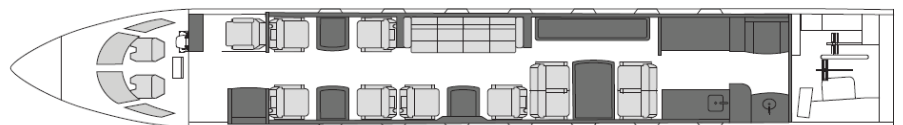

Fly Charter

Details

Model: Gulfstream GV
Seating: 14 passengers
Crew: 3 pilots & 1 cabin attendant
Range: 6,250 nm | 11,575 km
Speed: 508 kts | 940 km/h
Endurance: 10-12 h
Height: 6'2"
Width: 7'7"
Luggage: 226 cu.ft

Amenities

Day Floorplan

Night Floorplan