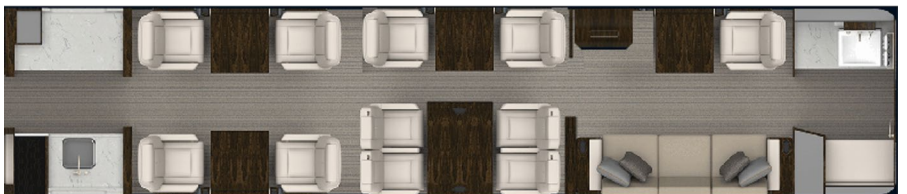

Fly Charter

Details

Model: Gulfstream G650ER
Seating: 14 seats
Crew: 2 pilots, 1 cabin attendant
Range: 7,095 nm | 13,139 km
Speed: 516 kts | 955 km/h
Endurance: 15.0 h
Cabin Length: 46.88 ft | 14.29 m
Cabin Height: 6.33 ft | 1.93 m
Cabin Width: 8.50 ft | 2.59 m
Baggage Capacity: 195 cubic ft | 5.52 m³
 and 2,000 lbs | 907 kg

Amenities

Day Floorplan

Night Floorplan