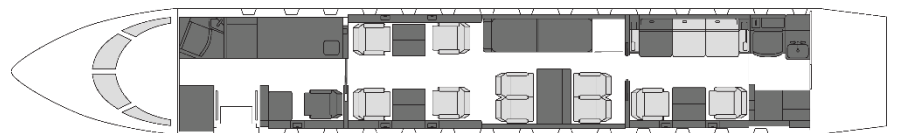

Amenities

Day Floorplan