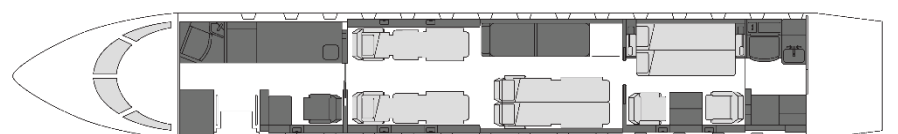

Day Floorplan

Night Floorplan