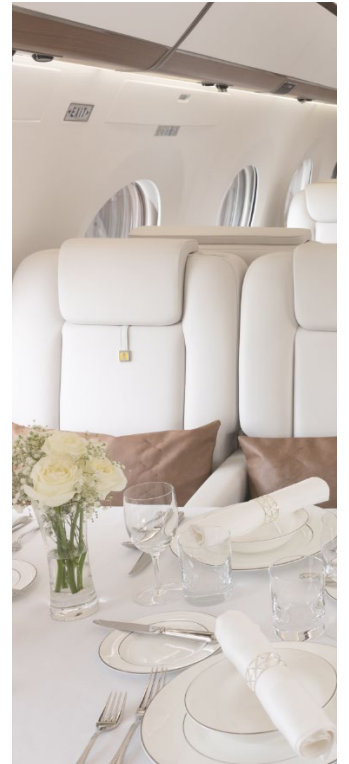

Fly Charter

Details

Model: Gulfstream G650ER
Seating: 14 seats
Crew: 2 pilots, 1 cabin attendant
Range: 7,095 nm | 13,139 km
Speed: 516 kts | 955 km/h
Endurance: 15.0 h
Cabin Length: 46.83 ft | 14.27 m
Cabin Height: 6.42 ft | 1.96 m
Cabin Width: 8.50 ft | 2.59 m
Baggage Capacity: 195 cubic ft | 5.52 m³ and 2,000 lbs | 907 kg