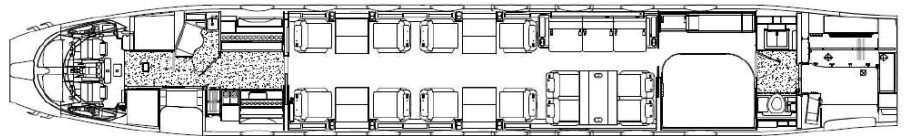

Fly Charter

Details

Model: Gulfstream G650ER
Seating: 14 seats
Crew: 2 pilots, 1 cabin attendant
Range: 7,095 nm | 13,139 km
Speed: 516 kts | 955 km/h
Endurance: 15.0 h
Cabin Length: 46.83 ft | 14.27 m
Cabin Height: 6.42 ft | 1.96 m
Cabin Width: 8.50 ft | 2.59 m
Baggage Capacity: 195 cubic ft | 5.52 m³ and 2,000 lbs | 907 kg

Amenities

Day Floorplan

Night Floorplan