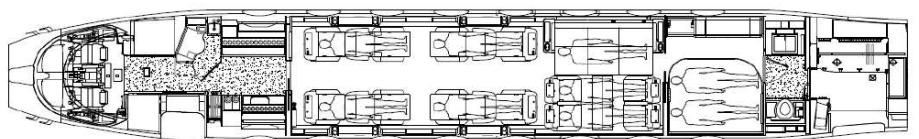

Fly Charter

Details

Model: Gulfstream G650ER
Seating: 14 seats
Crew: 2 pilots, 1 cabin attendant
Range: 7,095 nm | 13,139 km
Speed: 516 kts | 955 km/h
Endurance: 15.0 h
Cabin Length: 46.83 ft | 14.27 m
Cabin Height: 6.42 ft | 1.96 m
Cabin Width: 8.50 ft | 2.59 m
Baggage Capacity: 195 cubic ft | 5.52 m³ and 2,000 lbs | 907 kg

Amenities

Day Floorplan

Night Floorplan