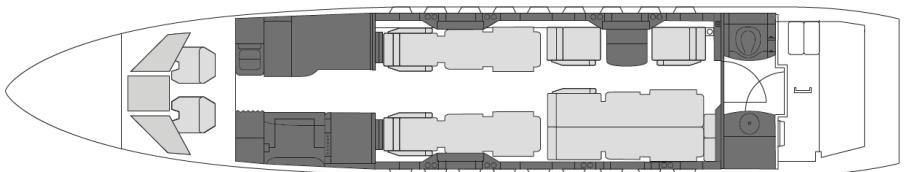

Night Floorplan