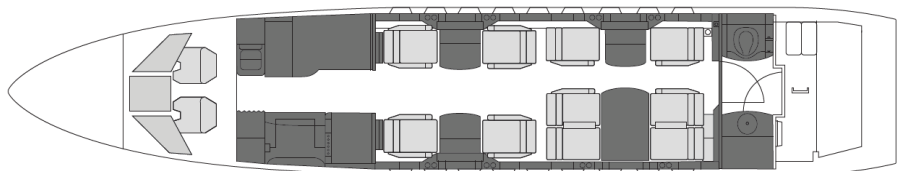

Amenities

Day Floorplan