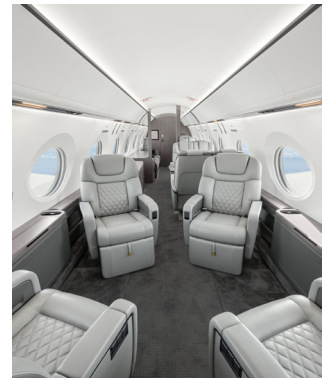

Fly Charter

Details

- Model: Gulfstream 500
- Seating: 13 passengers
- Crew: 2 pilots, 1 flight attendant
- Range: 5,000 nm | 9,260 km
- Speed: 450 kts | 833 km/h
- Endurance: 10:00 h
- Height: 1.88 m
- Width: 2.31 m
- Luggage: 10-15 pieces of max 25 kg each

Amenities

Day Floorplan

Night Floorplan