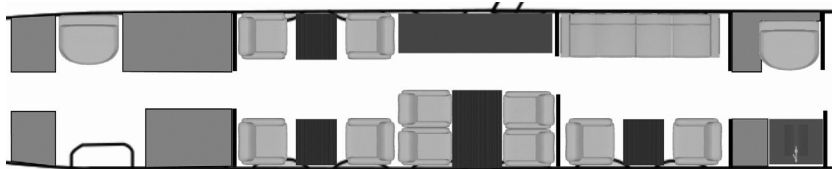

Fly Charter

Details

- Model: Gulfstream 500
- Seating: 13 passengers
- Crew: 2 pilots, 1 flight attendant
- Range: 5,000 nm | 9,260 km
- Speed: 450 kts | 833 km/h
- Endurance: 10:00 h
- Height: 1.88 m
- Width: 2.31 m
- Luggage: 10-15 pieces of max 25 kg each

Amenities

Day Floorplan

Night Floorplan