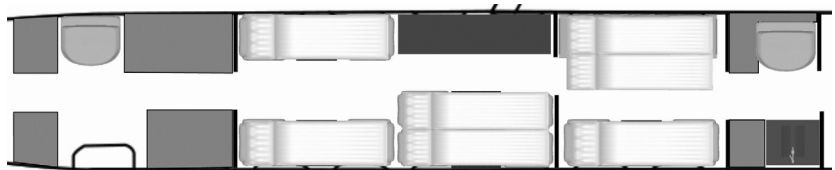

Fly Charter

Details

- Model: Gulfstream 500
- Seating: 13 passengers
- Crew: 2 pilots, 1 flight attendant
- Range: 5,000 nm | 9,260 km
- Speed: 450 kts | 833 km/h
- Endurance: 10:00 h
- Height: 1.88 m
- Width: 2.31 m
- Luggage: 10-15 pieces of max 25 kg each

Amenities

Day Floorplan

Night Floorplan