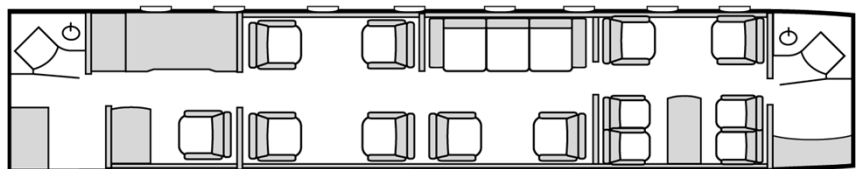

Amenities

Day Floorplan