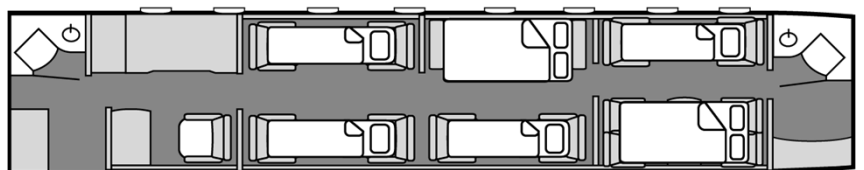

Day Floorplan

Night Floorplan