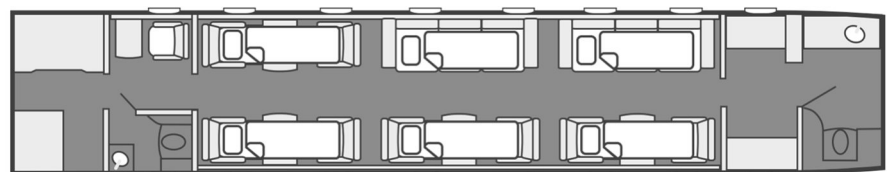

Fly Charter

Details

- Model: Gulfstream G650
- Seating: 14 passengers
- Crew: 2 pilots, 1 flight attendant
- Range: 6,400 nm | 11,850 km
- Speed: 500 kts | 925 km/h
- Endurance: 13:00 h
- Height: 1.91 m
- Width: 2.49 m
- Luggage: 18-20 pieces of max 25kg each

Amenities

Day Floorplan

Night Floorplan