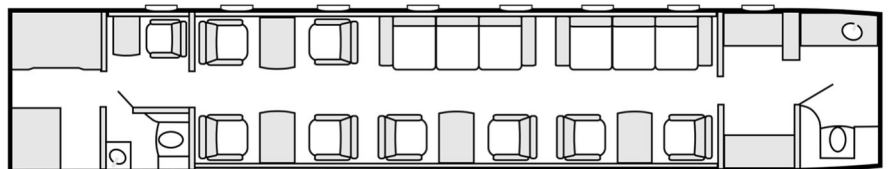

Fly Charter

Details

- Model: Gulfstream G650
- Seating: 14 passengers
- Crew: 2 pilots, 1 flight attendant
- Range: 6,400 nm | 11,850 km
- Speed: 500 kts | 925 km/h
- Endurance: 13:00 h
- Height: 1.91 m
- Width: 2.49 m
- Luggage: 18-20 pieces of max 25kg each

Amenities

Day Floorplan

Night Floorplan