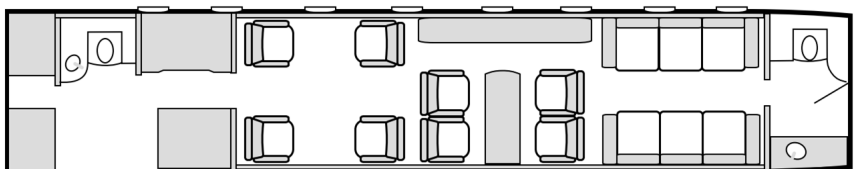

Amenities

Day Floorplan