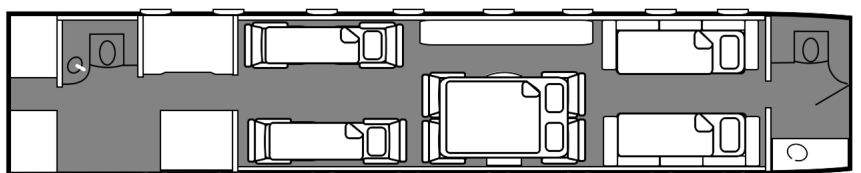

Day Floorplan

Night Floorplan