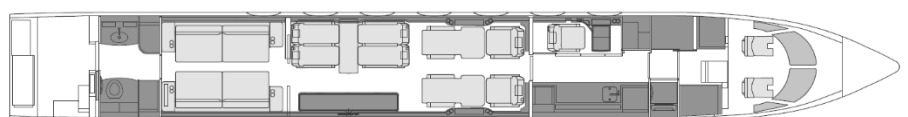

Night Floorplan