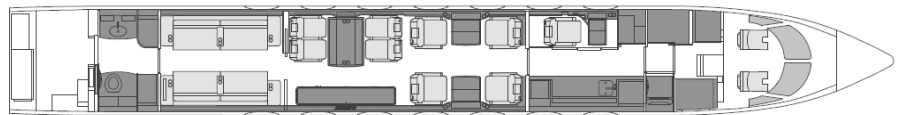

## Details

- Model: Gulfstream G550
- Seating: 12 passengers
- Crew: 2 pilots, 1 flight attendant
- Range: 6,750 nm | 12,501 km
- Speed: 460 kts | 852 km/h
- Endurance: 12:30 h
- Height: 1.88 m
- Width: 2.24 m
- Luggage: 18-20 pieces of max 25kg each