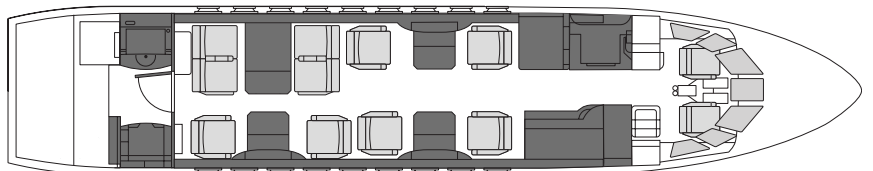

Fly Charter

Details

Model: Falcon 2000EX EASY
Seating: 10 passengers
Crew: 2 pilots, 1 cabin attendant
Range: 3,880 nm | 7,185 km
Speed: 480 kts | 889 km/h
Endurance: 8.2 h
Height: 6'2"
Width: 7'8"
Luggage: 131 cu. ft

Amenities

Day Floorplan

Night Floorplan