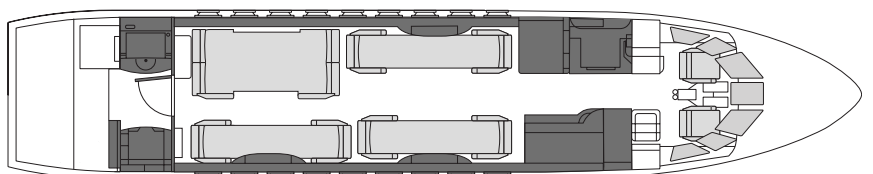

Fly Charter

Details

Model: Falcon 2000EX EASY
Seating: 10 passengers
Crew: 2 pilots, 1 cabin attendant
Range: 3,880 nm | 7,185 km
Speed: 480 kts | 889 km/h
Endurance: 8.2 h
Height: 6'2"
Width: 7'8"
Luggage: 131 cu. ft

Amenities

Day Floorplan

Night Floorplan