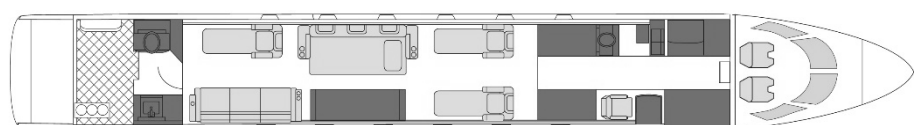

Fly Charter

Details

Model: Gulfstream G650
Seating: 13 passengers
Crew: 2 pilots, 1 cabin attendant
Range: 7,000 nm | 12,964 km
Speed: 450 kts | 833 km/h
Endurance: 14.0 h
Height: 6'3"
Width: 8'2"
Luggage: 195 cu.ft

Day Floorplan

Night Floorplan

Amenities