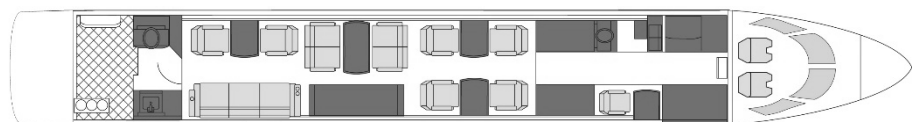

Fly Charter

Details

Model: Gulfstream G650
Seating: 13 passengers
Crew: 2 pilots, 1 cabin attendant
Range: 7,000 nm | 12,964 km
Speed: 450 kts | 833 km/h
Endurance: 14.0 h
Height: 6'3"
Width: 8'2"
Luggage: 195 cu.ft

Day Floorplan

Night Floorplan

Amenities