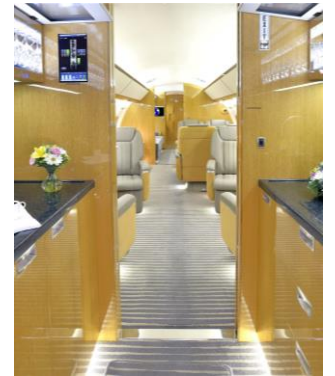

Fly Charter

Details

Model: Gulfstream G650
Seating: 13 passengers
Crew: 2 pilots, 1 cabin attendant
Range: 7,000 nm | 12,964 km
Speed: 450 kts | 833 km/h
Endurance: 14.0 h
Height: 6'3"
Width: 8'2"
Luggage: 195 cu.ft

Day Floorplan

Night Floorplan

Amenities