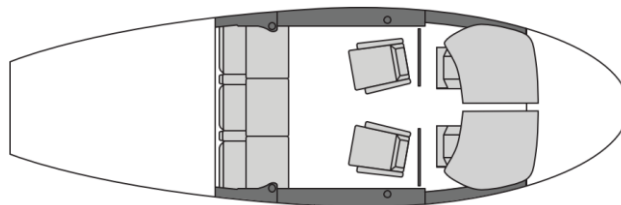

Fly Charter

Details

Model: Sikorsky S76
Seating: 6 passengers
Crew: 2 pilots
Range: 345 nm | 638.94 km
Speed: 135 kts | 250.02 km/h
Endurance: 2.25 h
Height: 4'6"
Width: 6'4"
Luggage: 38 cu.ft

Amenities

Day Floorplan