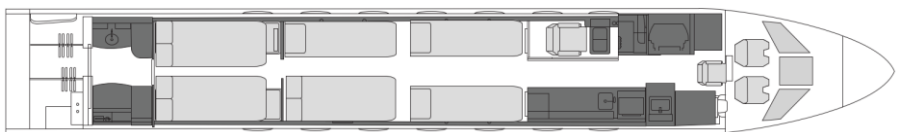

Fly Charter

Details

Model: Gulfstream G550
Seating: 18 passengers
Crew: 2 pilots, 1 cabin attendant
Range: 6,750 nm | 12,500 km
Speed: 488 kts | 904 km/h
Endurance: 10.0 h
Height: 6'2
Width: 7'4
Luggage: 170 cu.ft

Day Floorplan

Night Floorplan

Amenities