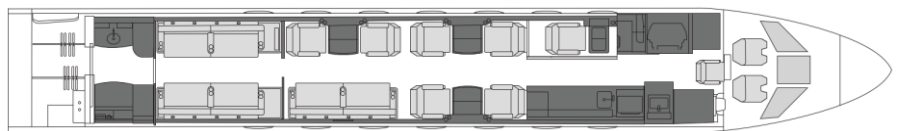

Fly Charter

Details

Model: Gulfstream G550
Seating: 18 passengers
Crew: 2 pilots, 1 cabin attendant
Range: 6,750 nm | 12,500 km
Speed: 488 kts | 904 km/h
Endurance: 10.0 h
Height: 6'2
Width: 7'4
Luggage: 170 cu.ft

Day Floorplan

Night Floorplan

Amenities