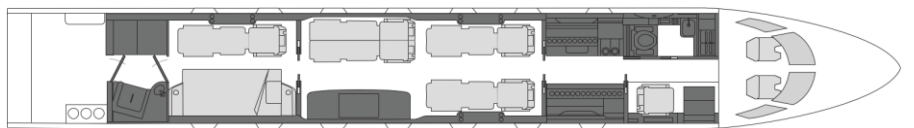

Fly Charter

Details

Model: Gulfstream G650ER
Seating: 13 passengers
Crew: 2 pilots, 1 cabin attendant
Range: 7,000 nm | 12,964 km
Speed: 590 kts | 1,092 km/h
Endurance: 12:00+ h
Height: 6'3"
Width: 8'2"
Luggage: 195 cu.ft

Day Floorplan

Night Floorplan

Amenities