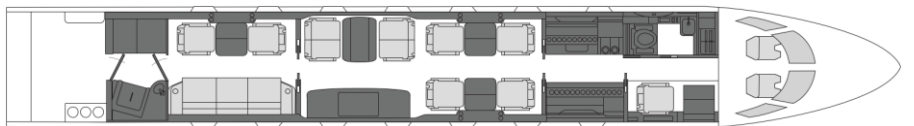

Fly Charter

Details

Model: Gulfstream G650ER
Seating: 13 passengers
Crew: 2 pilots, 1 cabin attendant
Range: 7,000 nm | 12,964 km
Speed: 590 kts | 1,092 km/h
Endurance: 12:00+ h
Height: 6'3"
Width: 8'2"
Luggage: 195 cu.ft

Day Floorplan

Night Floorplan

Amenities