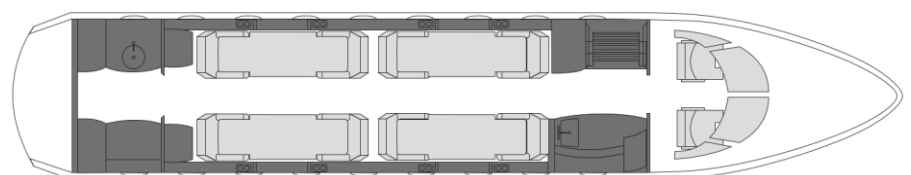

Fly Charter

Details

Model: Gulfstream G280
Seating: 8 passengers
Crew: 2 pilots, 1 cabin attendant
Range: 3,600 nm | 6,667 km
Speed: 560 kts | 1037.12 km/h
Endurance: 7.8 h
Height: 6.1 ft
Width: 6.11 ft
Luggage: 120 cu.ft

Day Floorplan

Night Floorplan

Amenities