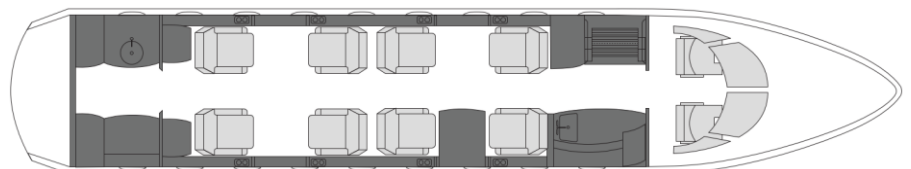

Fly Charter

Details

Model: Gulfstream G280
Seating: 8 passengers
Crew: 2 pilots, 1 cabin attendant
Range: 3,600 nm | 6,667 km
Speed: 560 kts | 1037.12 km/h
Endurance: 7.8 h
Height: 6.1 ft
Width: 6.11 ft
Luggage: 120 cu.ft

Day Floorplan

Night Floorplan

Amenities