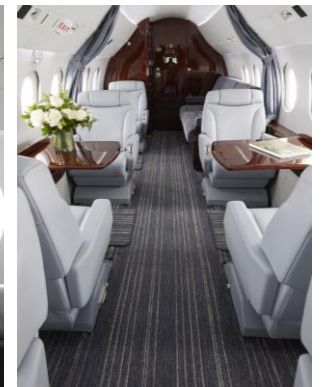

Fly Charter

Details

Model: Falcon 900EX EASy
Seating: 12 passengers
Crew: 2 Pilots, 1 cabin attendant
Range: 4,750 nm | 8,800 km
Speed: 565 kts | 910 km/h
Endurance: 10.5 h
Height: 6'2"
Width: 7'7"
Luggage: 127 cu.ft

Amenities

Day Floorplan

Night Floorplan