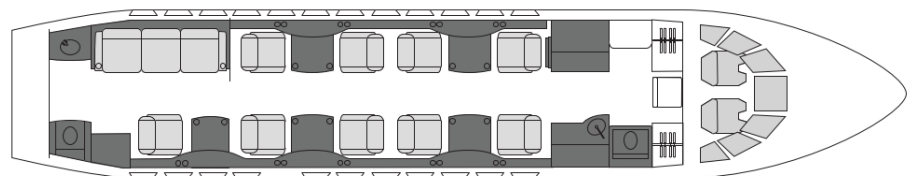

Fly Charter

Details

Model: Falcon 900EX EASy
Seating: 12 passengers
Crew: 2 Pilots, 1 cabin attendant
Range: 4,750 nm | 8,800 km
Speed: 565 kts | 910 km/h
Endurance: 10.5 h
Height: 6'2"
Width: 7'7"
Luggage: 127 cu.ft

Amenities

Day Floorplan

Night Floorplan