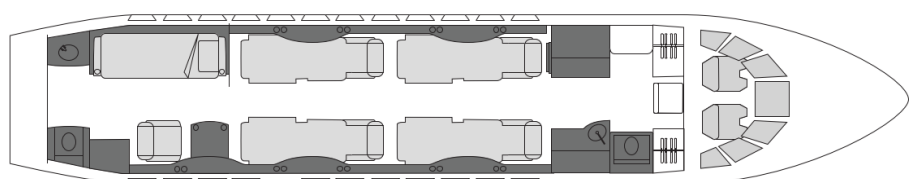

Fly Charter

Details

Model: Falcon 900EX EASy
Seating: 12 passengers
Crew: 2 Pilots, 1 cabin attendant
Range: 4,750 nm | 8,800 km
Speed: 565 kts | 910 km/h
Endurance: 10.5 h
Height: 6'2"
Width: 7'7"
Luggage: 127 cu.ft

Amenities

Day Floorplan

Night Floorplan