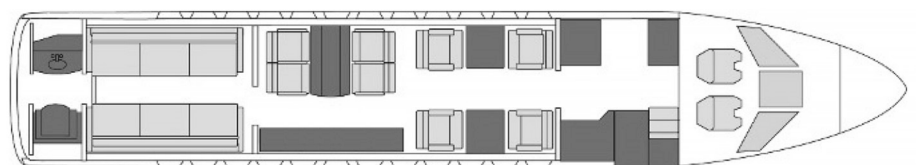

Fly Charter

Details

Model: Falcon 900EX EASy
Seating: 16 passengers
Crew: 2 pilots, 1 cabin attendant
Range: 4,000 nm | 7,408 km
Speed: 465 kts | 861 km/h
Endurance: 9:30 h
Height: 6'1"
Width: 7'8"
Luggage: 127 cu.ft

Amenities

Day Floorplan

Night Floorplan