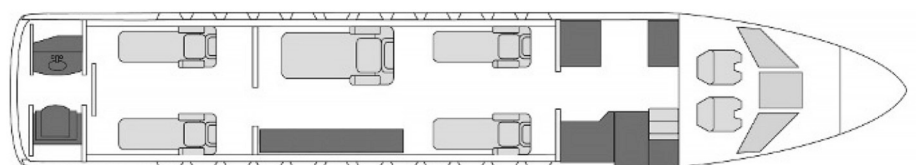

Fly Charter

Details

Model: Falcon 900EX EASy
Seating: 16 passengers
Crew: 2 pilots, 1 cabin attendant
Range: 4,000 nm | 7,408 km
Speed: 465 kts | 861 km/h
Endurance: 9:30 h
Height: 6'1"
Width: 7'8"
Luggage: 127 cu.ft

Amenities

Day Floorplan

Night Floorplan