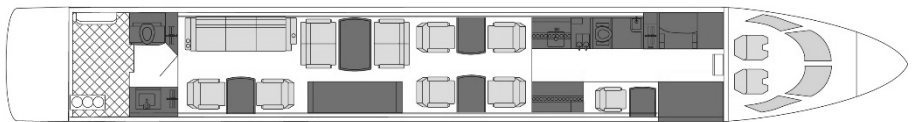

Fly Charter

Details

Model: Gulfstream G650
Seating: 13 passengers
Crew: 2 pilots, 1 cabin attendant
Range: 7,000 nm | 12,964 km
Speed: 490 kts | 907 km/h
Endurance: 14.0 h
Height: 6'3"
Width: 8'2"
Luggage: 195 cu.ft

Amenities

Day Floorplan

Night Floorplan