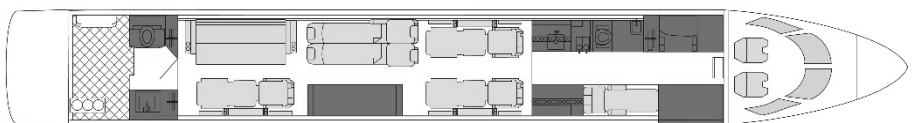

Fly Charter

Details

Model: Gulfstream G650
Seating: 13 passengers
Crew: 2 pilots, 1 cabin attendant
Range: 7,000 nm | 12,964 km
Speed: 490 kts | 907 km/h
Endurance: 14.0 h
Height: 6'3"
Width: 8'2"
Luggage: 195 cu.ft

Amenities

Day Floorplan

Night Floorplan