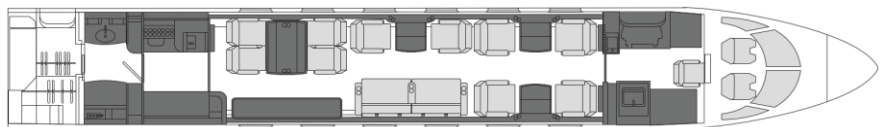

## Details

**Model:** Gulfstream G450  
**Seating:** 14 passengers  
**Crew:** 2 pilots, 1 cabin attendant  
**Range:** 4,100 nm | 7,593.2 km  
**Speed:** 586 kts | 1,085 km/h  
**Endurance:** 8.6 h  
**Height:** 6'2  
**Width:** 7'4  
**Luggage:** 169 cu.ft