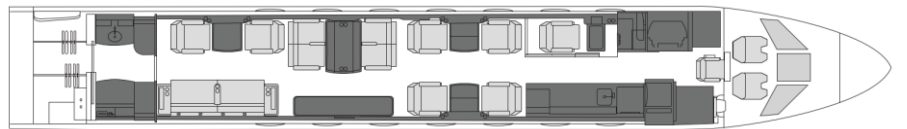

Fly Charter

Details

- Model: Gulfstream G550
- Seating: 13 passengers
- Crew: 2 pilots, 1 cabin attendant
- Range: 5,000 nm | 9,260 km
- Speed: 490 kts | 907 km/h
- Endurance: 10.0 h
- Height: 6'2
- Width: 7'4
- Luggage: 170 cu.ft