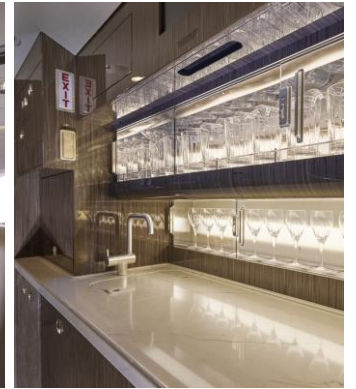

Fly Charter

Details

- Model: Gulfstream G550
- Seating: 13 passengers
- Crew: 2 pilots, 1 cabin attendant
- Range: 5,000 nm | 9,260 km
- Speed: 490 kts | 907 km/h
- Endurance: 10.0 h
- Height: 6'2
- Width: 7'4
- Luggage: 170 cu.ft