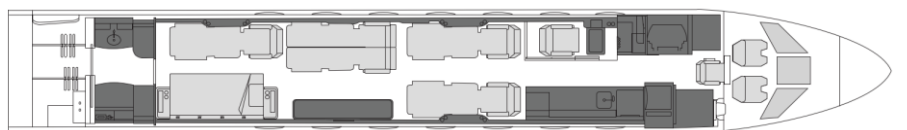

Fly Charter

Details

- Model: Gulfstream G550
- Seating: 13 passengers
- Crew: 2 pilots, 1 cabin attendant
- Range: 5,000 nm | 9,260 km
- Speed: 490 kts | 907 km/h
- Endurance: 10.0 h
- Height: 6'2
- Width: 7'4
- Luggage: 170 cu.ft

Day Floorplan

Night Floorplan

Amenities