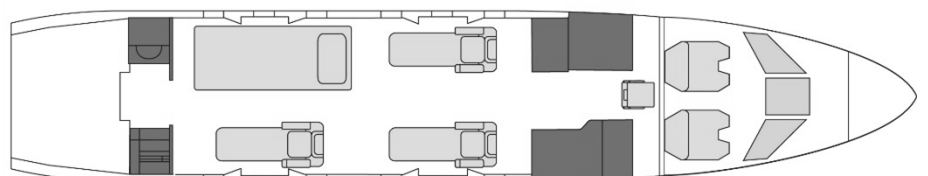

Night Floorplan