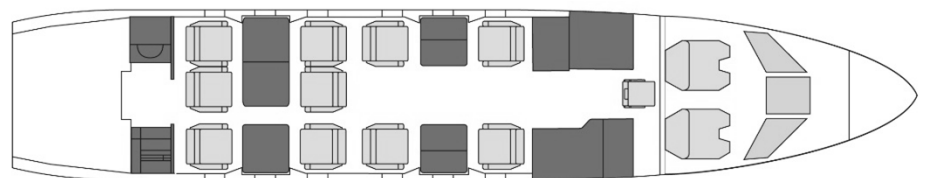

Amenities

Day Floorplan