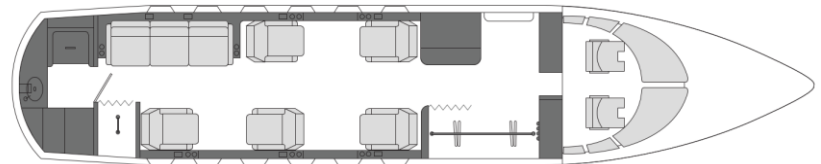

# Fly Charter

Day Floorplan

## Details

- Model: Hawker 900XP
- Seating: 8 passengers
- Crew: 2 pilots
- Range: 2,572 nm | 4,763 km
- Speed: 450 kts | 833.4 km/h
- Endurance: 5.5 h
- Height: 5'9"
- Width: 6'0"
- Luggage: 36 cu.ft