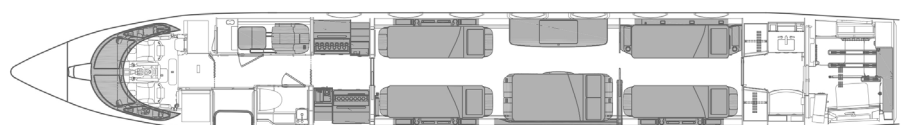

Night Floorplan