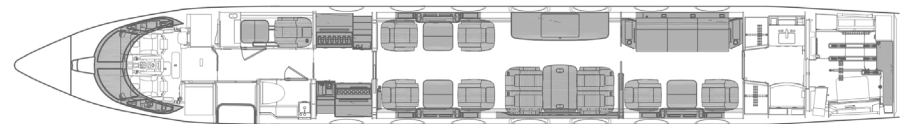

## Details

**Model:** Gulfstream G600  
**Seating:** 13 passengers  
**Crew:** 2 pilots, 1 cabin attendant  
**Range:** 6,400nm | 11,850km  
**Speed:** 515 kts | 950 km/h  
**Endurance:** 13:00 h  
**Height:** 1.95 m  
**Width:** 2.59 m  
**Luggage:** 10-15 luggage of max 25kg