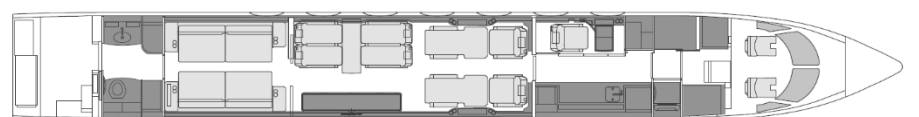

Night Floorplan