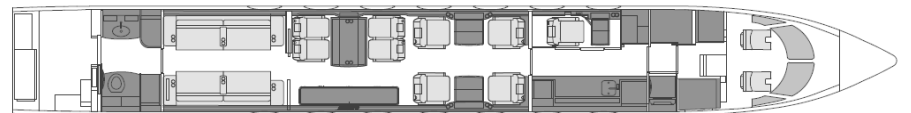

## Details

- Model: Gulfstream G550
- Seating: 10 passengers
- Crew: 2 pilots, 1 flight attendant
- Range: 6,750 nm | 12,501 km
- Speed: 460 kts | 852 km/h
- Endurance: 12:30 h
- Height: 1.88 m
- Width: 2.24 m
- Luggage: 18-20 pieces of max 25kg each