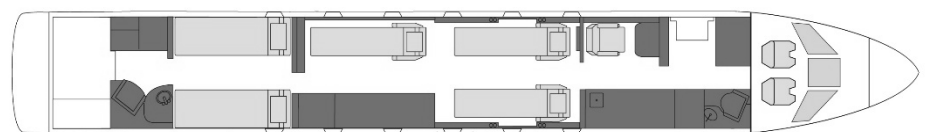

Global 6000

Fly Charter

Details

Model: Global 6000
 Seating: 12 passengers
 Crew: 2 pilots, 1 cabin attendant
 Range: 6,000 nm | 11,112 km
 Speed: 490 kts | 908 km/h
 Endurance: 13.0 h
 Height: 6'2"
 Width: 7'11"
 Luggage: 195 cu.ft

Amenities

Day Floorplan

Night Floorplan