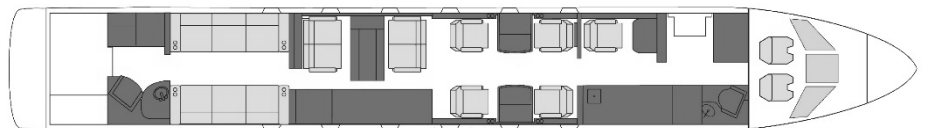

Global 6000

Fly Charter

Details

Model: Global 6000
 Seating: 12 passengers
 Crew: 2 pilots, 1 cabin attendant
 Range: 6,000 nm | 11,112 km
 Speed: 490 kts | 908 km/h
 Endurance: 13.0 h
 Height: 6'2"
 Width: 7'11"
 Luggage: 195 cu.ft

Amenities

Day Floorplan

Night Floorplan