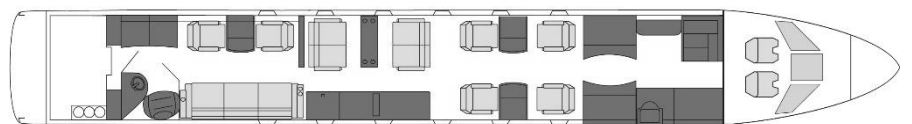

Fly Charter

Details

Model: Global 5000
Seating: 13 passengers
Crew: 2 pilots, 1 cabin attendant
Range: 4,800 nm | 8,890 km
Speed: 480 kts | 889 km/h
Endurance: 10.0 h
Height: 6'2"
Width: 7'11"
Luggage: 195 cu.ft

Amenities

Day Floorplan