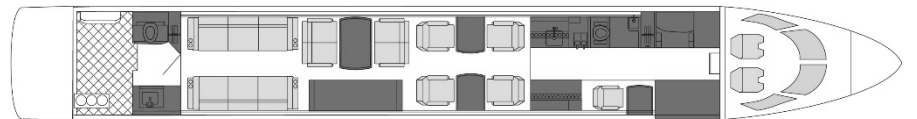

Fly Charter

Details

Model: Gulfstream G650
Seating: 14 passengers
Crew: 2 pilots, 1 cabin attendant
Range: 7,000 nm | 12,964 km
Speed: 500 kts | 926 km/h
Endurance: 14.0 h
Height: 6'3"
Width: 8'2"
Luggage: 195 cu.ft

Day Floorplan

Amenities