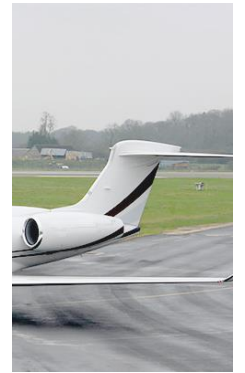

Fly Charter

Details

Model: Gulfstream G650
Seating: 14 passengers
Crew: 2 pilots, 1 cabin attendant
Range: 7,000 nm | 12,964 km
Speed: 500 kts | 926 km/h
Endurance: 14.0 h
Height: 6'3"
Width: 8'2"
Luggage: 195 cu.ft