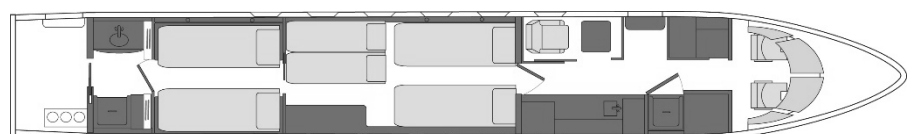

Night Floorplan