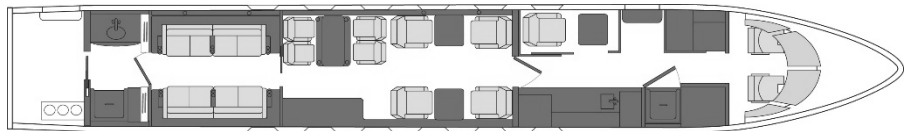

Fly Charter

Details

- Model: Gulfstream G550
- Seating: 14 passengers
- Crew: 2 pilots, 1 cabin attendant
- Range: 6,200 nm | 11,480 km
- Speed: 575 kts | 1,065 km/h
- Endurance: 14.0 h
- Height: 6'
- Width: 7'
- Luggage: 170 cu.ft

Day Floorplan

Night Floorplan

Amenities