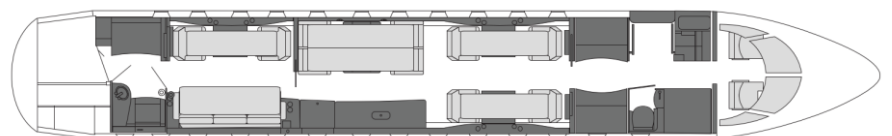

Fly Charter

Details

Model: Global 5000
Seating: 13 passengers
Crew: 2 pilots, 1 cabin attendant
Range: 4,800 nm | 8,890 km
Speed: 480 kts | 889 km/h
Endurance: 10.5 h
Height: 6'2"
Width: 7'11"
Luggage: 195 cu.ft

Amenities

Day Floorplan

Night Floorplan