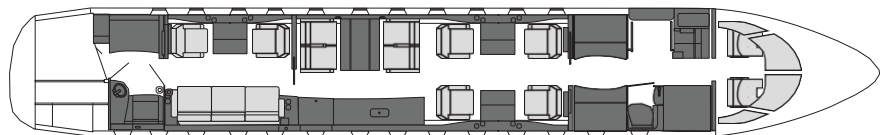

Fly Charter

Details

Model: Global 5000
Seating: 13 passengers
Crew: 2 pilots, 1 cabin attendant
Range: 4,800 nm | 8,890 km
Speed: 480 kts | 889 km/h
Endurance: 10.5 h
Height: 6'2"
Width: 7'11"
Luggage: 195 cu.ft

Amenities

Day Floorplan

Night Floorplan