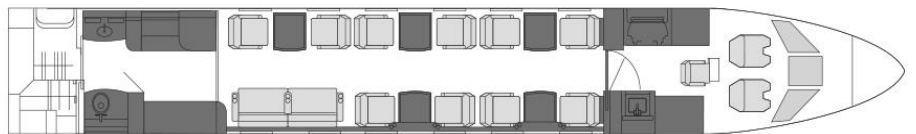

Fly Charter

Details

Model: Gulfstream G450
Seating: 14 passengers
Crew: 2 pilots, 1 cabin attendant
Range: 4,380 nm | 7,778 km
Speed: 480 kts | 1,019 km/h
Endurance: 8.5 h
Height: 6.1 ft
Width: 7.2 ft
Luggage: 169 cu.ft