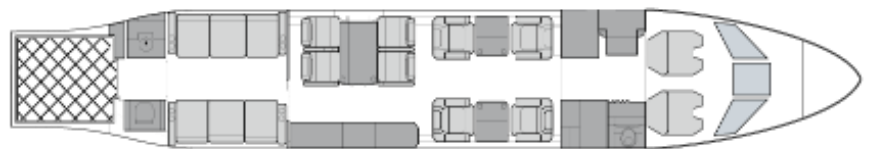

## Details

- Model: Falcon 900EX
- Seating: 14 passengers
- Crew: 2 pilots, 1 cabin attendant
- Range: 4,200 nm | 7,800 km
- Speed: 460 kts | 852 km/h
- Endurance: 9.0 h
- Height: 1.88 m
- Width: 2.34 m
- Luggage: 12-14 pieces of max 20kg each