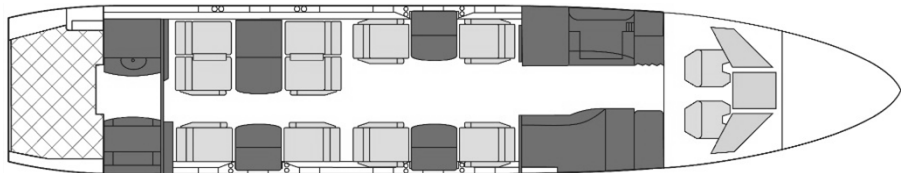

Fly Charter

Day Floorplan

Details

- Model: Falcon 2000LXS
- Seating: 10 passengers
- Crew: 2 pilots, 1 cabin attendant
- Range: 4,000 nm | 7,410 km
- Speed: 460 kts | 852 km/h
- Endurance: 8.0 h
- Height: 1.88 m
- Width: 2.34 m
- Luggage: 10-12 pieces of max 25kg each