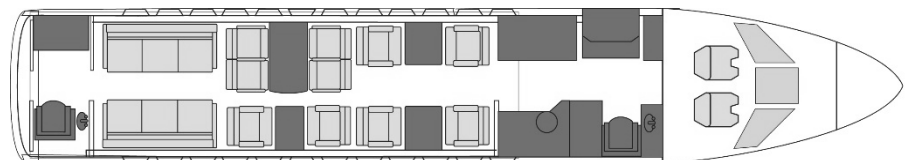

Fly Charter

Day Floorplan