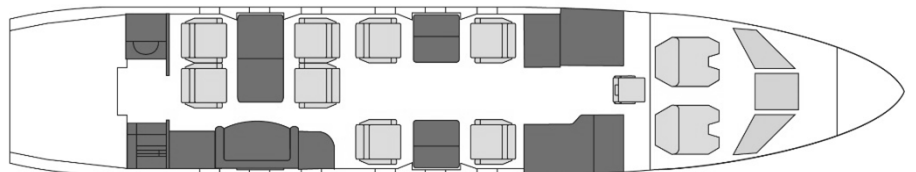

Fly Charter

Details

Model: Falcon 2000EX EASY
Seating: 8 passengers
Crew: 2 Pilots, 1 cabin attendant
Range: 4,000 nm | 7,400 km
Speed: 460 kts | 852 km/h
Endurance: 7.0 h
Height: 6'2"
Width: 7'8"
Luggage: 131 cu.ft

Amenities

Day Floorplan