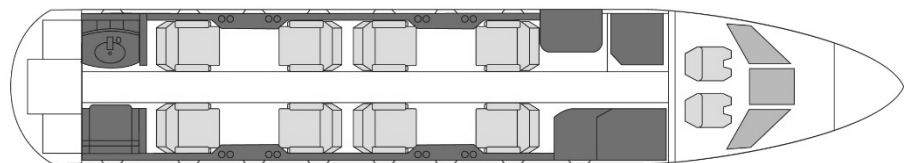

Amenities

Day Floorplan