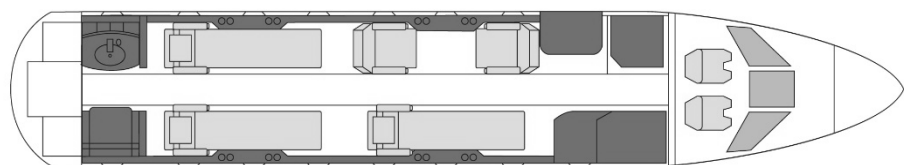

Day Floorplan

Night Floorplan