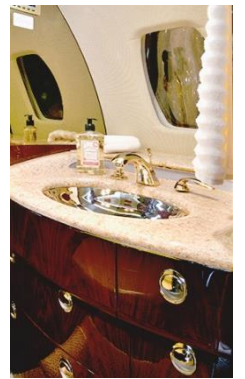

## Details

Model: Citation Sovereign  
 Seating: 8 passengers  
 Crew: 2 Pilots, 1 optional cabin attendant  
 Range: 2,847 nm | 5,273 km  
 Speed: 457 kts | 846 km/h  
 Endurance: 5:30 h  
 Height: 5'8"  
 Width: 5'6"  
 Luggage: 35 cu.ft