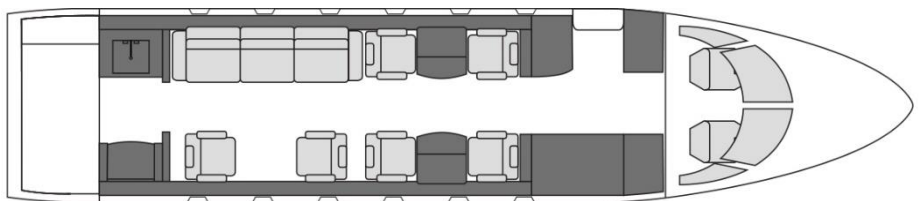

Fly Charter

Details

Model: Challenger 350
Seating: 9 passengers
Crew: 2 pilots
Range: 3,200 nm | 5,926 km
Speed: 330 kts | 611 km/h
Endurance: 7:45 h
Height: 6'
Width: 7'17"
Luggage: 110 cu. ft

Amenities

Day Floorplan