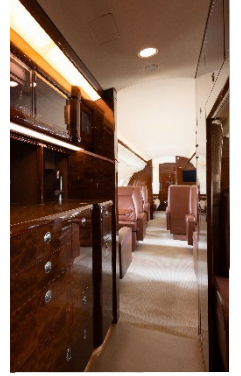

Fly Charter

Details

Model:	Global Express XRS
Seating:	13 seats / 5 beds
Crew:	2 pilots, 1 cabin attendant
Range:	6,000 nm 11,112 km
Speed:	490 kts 907 km/h
Endurance:	12.0 h
Cabin Length:	48.35 ft 14.7 m
Cabin Height:	8.17 ft 2.49 m
Cabin Width:	6.25 ft 1.91 m
Baggage Capacity:	175 cubic ft 4,96m ³ and 1,000 lbs 453 kg