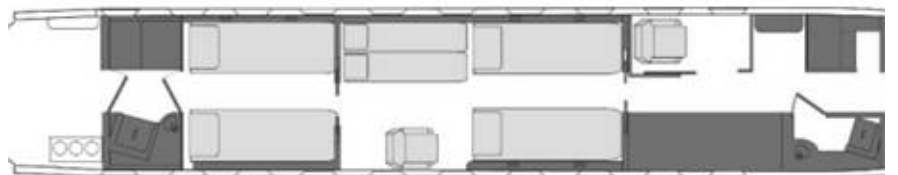

Fly Charter

Details

Model:	Global Express XRS
Seating:	13 seats / 5 beds
Crew:	2 pilots, 1 cabin attendant
Range:	6,000 nm 11,112 km
Speed:	490 kts 907 km/h
Endurance:	12.0 h
Cabin Length:	48.35 ft 14.7 m
Cabin Height:	8.17 ft 2.49 m
Cabin Width:	6.25 ft 1.91 m
Baggage Capacity:	175 cubic ft 4,96m ³ and 1,000 lbs 453 kg

Amenities

Day Floorplan

Night Floorplan