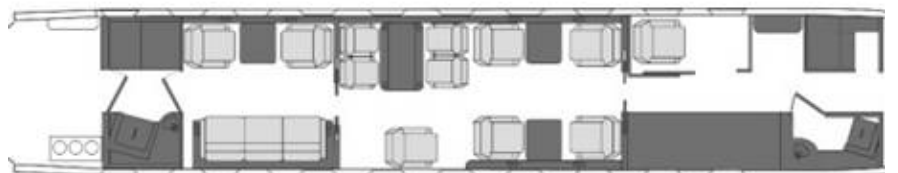

Fly Charter

Details

Model:	Global Express XRS
Seating:	13 seats / 5 beds
Crew:	2 pilots, 1 cabin attendant
Range:	6,000 nm 11,112 km
Speed:	490 kts 907 km/h
Endurance:	12.0 h
Cabin Length:	48.35 ft 14.7 m
Cabin Height:	8.17 ft 2.49 m
Cabin Width:	6.25 ft 1.91 m
Baggage Capacity:	175 cubic ft 4,96m ³ and 1,000 lbs 453 kg

Amenities

Day Floorplan

Night Floorplan