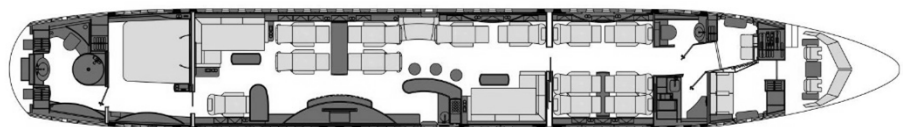

Fly Charter

Details

Model: Boeing BBJ1 (737-700)
 Seating: 19 passengers
 Crew: 2 pilots, 1 flight engineer, 2 flight attendants
 Range: 6,000 nm | 11,110 km
 Speed: 480 kts | 890 km/h
 Endurance: 12:30 h
 Height: 2.15 m
 Width: 3.54 m
 Luggage: 20-25 pieces of max 25kg each

Amenities

Day Floorplan

Night Floorplan